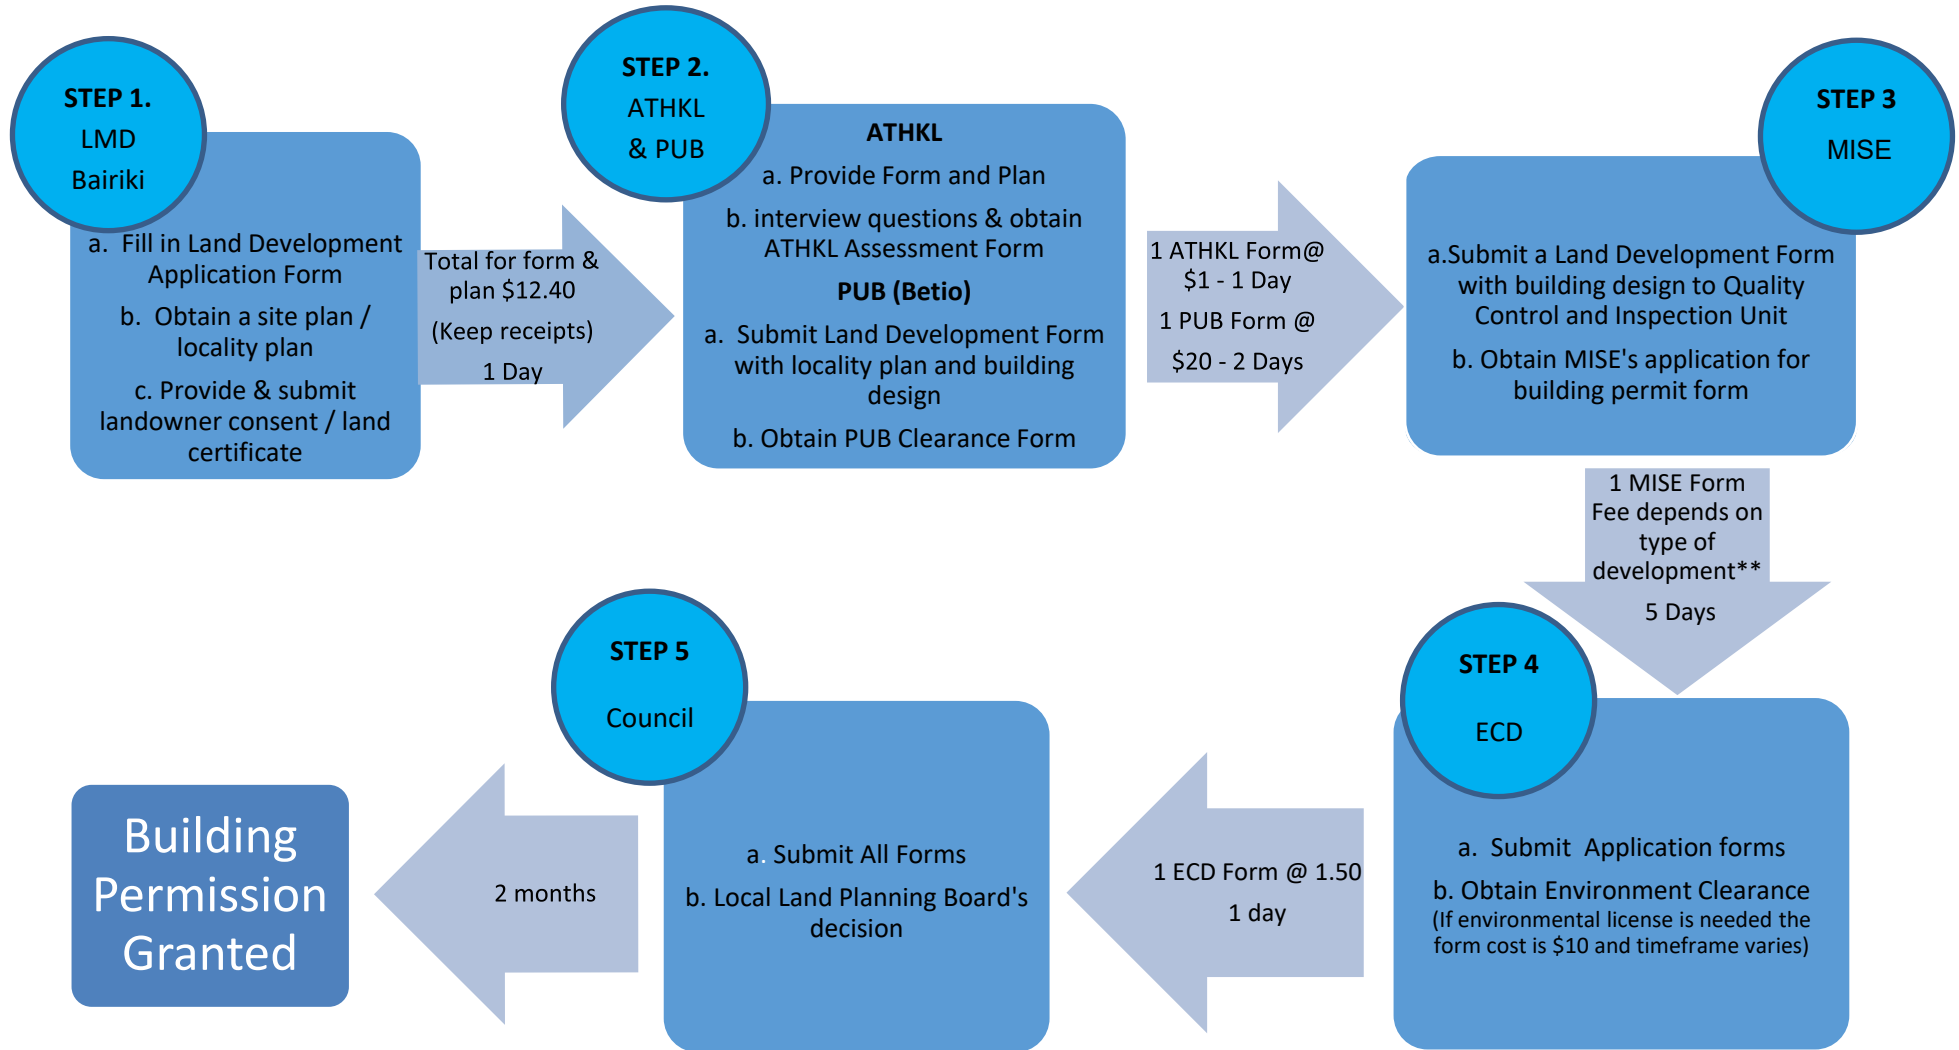

Building Permission & Land Development Application Process

Abbreviations

ATHKL - Amalgamated Telecom Holdings Kiribati Ltd. Note - if the development is in Betio, visit Betio counter, if in Bairiki – Taborio visit Bairiki counter, if from Taborio to Buota visit Bikenibeu counter.

PUB- Public Utilities Board

ECD- Environment Conservation Division

MISE- Ministry of Infrastructure & Sustainable Energy

LMD- Land Management Division

** Building permit fees at MISE are made in accordance with the Building Act. In 2017 costs are as follows:
Residential \$1.50 (subject to change in 2018)
Commercial / public buildings \$20 or 0.25% of the building cost